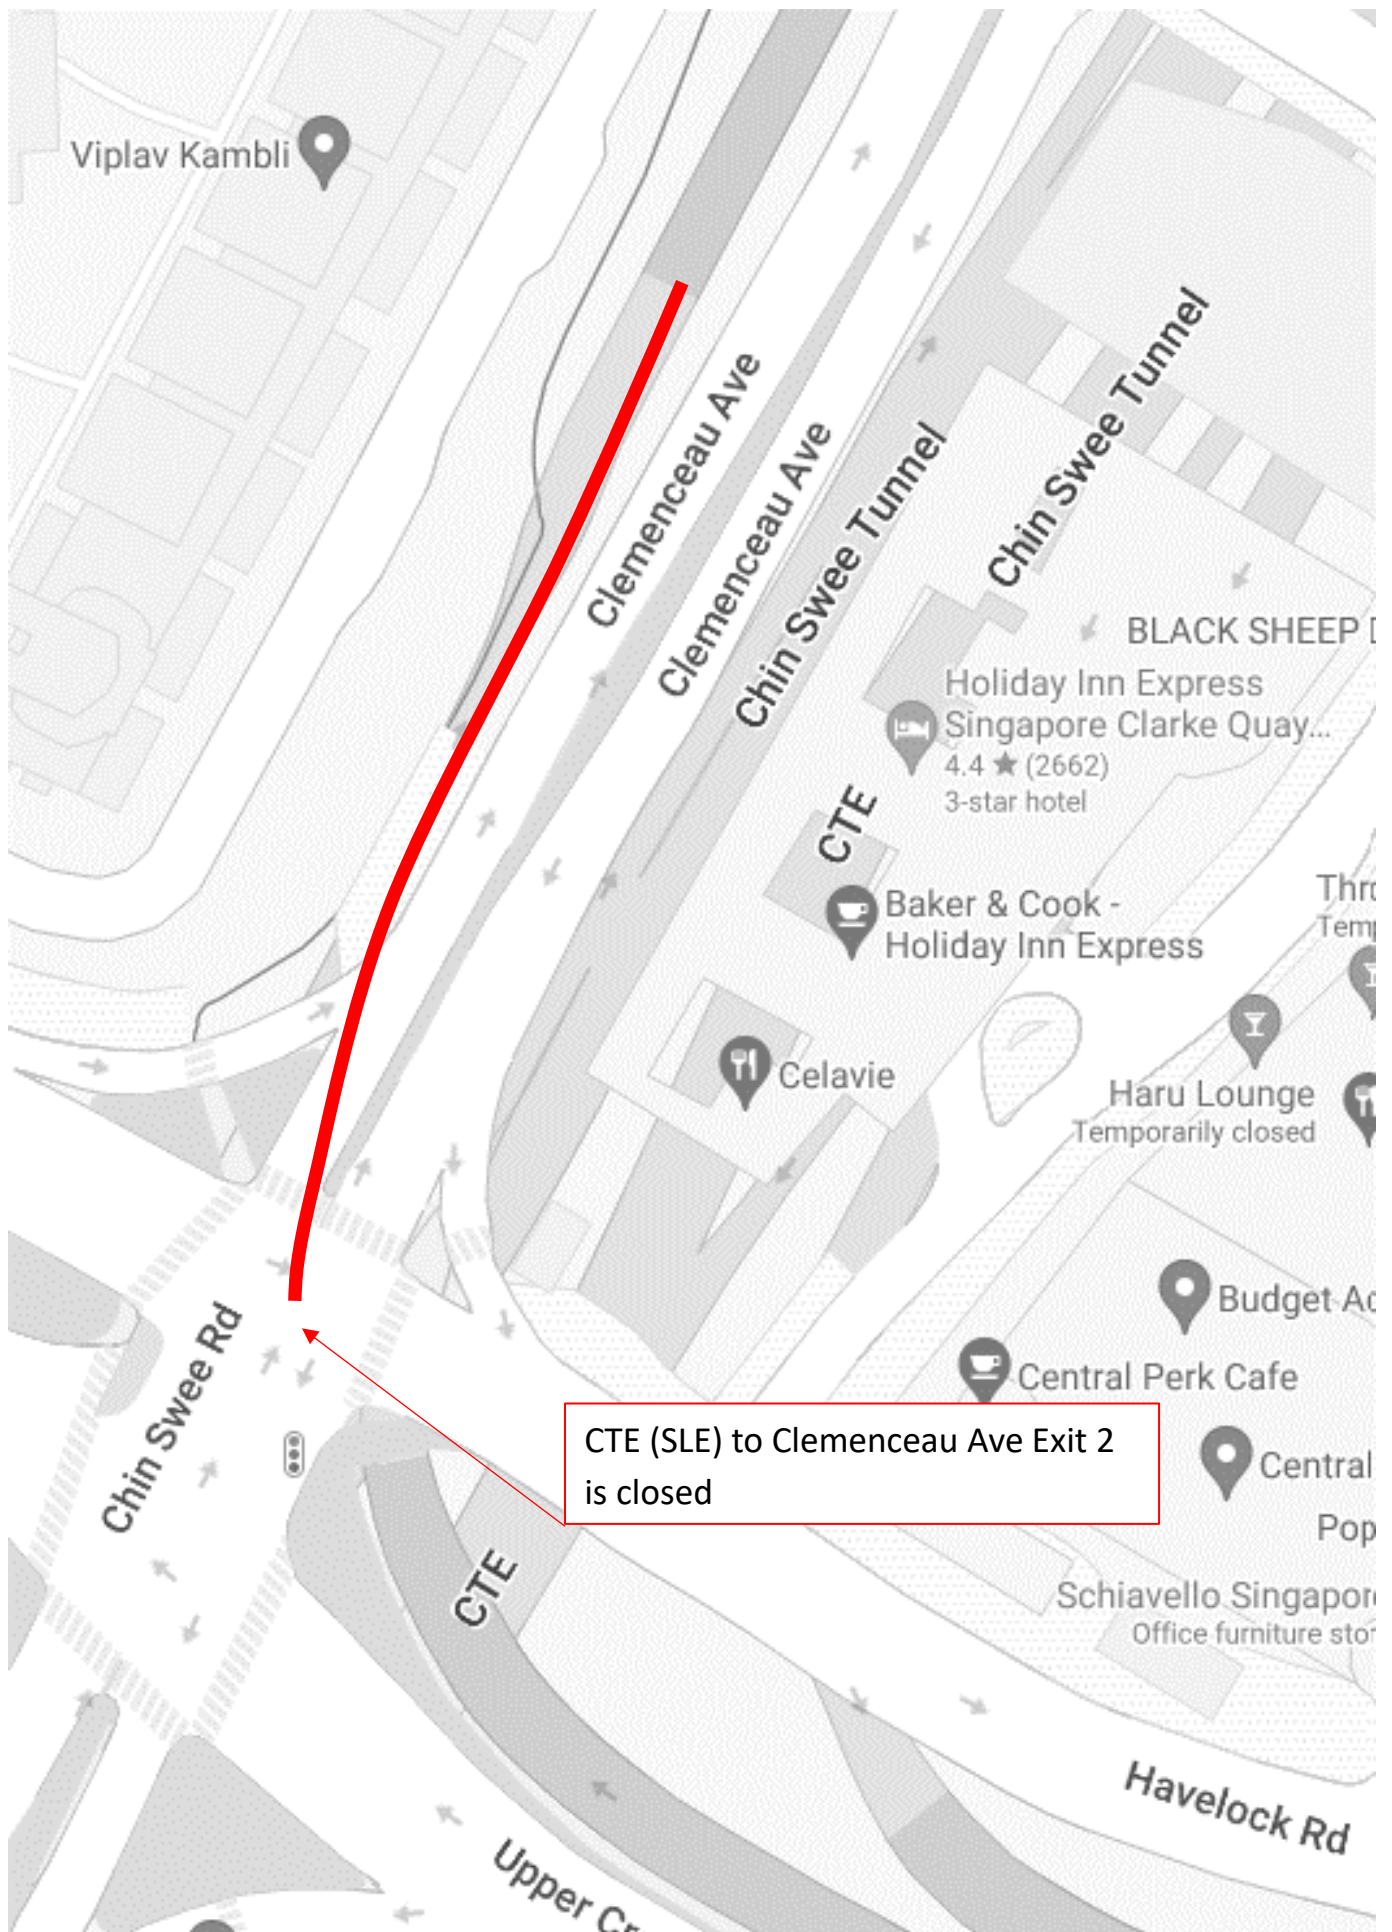

2 January 2025 to 3 January 2025, 8 January 2025, 10 January 2025, 12 January 2025, 14 January 2025 to 15 January 2025 and 19 January 2025 to 24 January 2025
12.00am to 06.00am

2 January 2025 to 3 January 2025, 8 January 2025, 10 January 2025, 12 January 2025, 14 January 2025 to 15 January 2025 and 19 January 2025 to 24 January 2025
12.00am to 06.00am

2 January 2025 to 3 January 2025, 8 January 2025, 10 January 2025, 12 January 2025, 14 January 2025 to 15 January 2025 and 19 January 2025 to 24 January 2025
12.00am to 06.00am

2 January 2025, 8 January 2025, 12 January 2025, 15 January 2025 and 22 January 2025 to 23 January 2025
12.00am to 06.00am

Cairnhill Circle to CTE (SLE) entrance is closed

2 January 2025, 9 January 2025, 15 January 2025 and 23 January 2025
12.00am to 06.00am

5 January 2025 to 6 January 2025 and 21 January 2025 to 22 January 2025
12.00am to 06.00am

12 January 2025 to 15 January 2025, 17 January 2025 and 20 January 2025 to 22 January 2025
12.00am to 06.00am

CTE (AYE) Havelock Rd Exit is closed