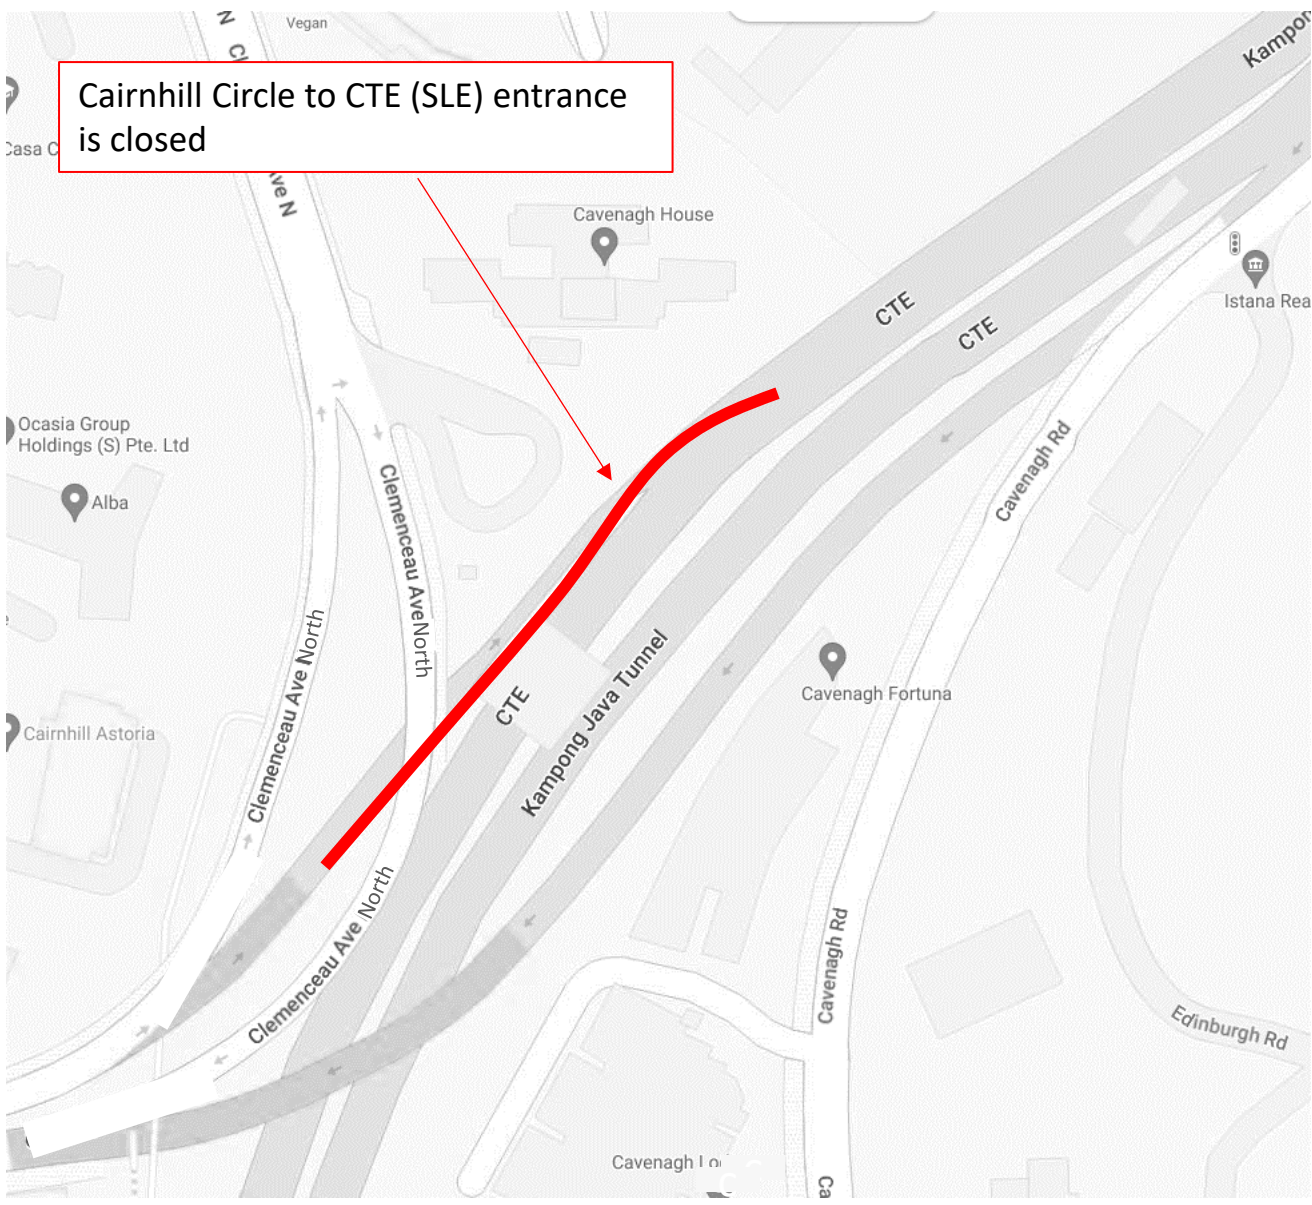

Cairnhill Circle to CTE (SLE) entrance is closed

2 January 2025, 9 January 2025, 15 January 2025 and 23 January 2025
12.00am to 06.00am

5 January 2025 to 6 January 2025 and 21 January 2025 to 22 January 2025
12.00am to 06.00am

12 January 2025 to 15 January 2025, 17 January 2025 and 20 January 2025 to 22 January 2025
12.00am to 06.00am

CTE (AYE) Havelock Rd Exit is closed