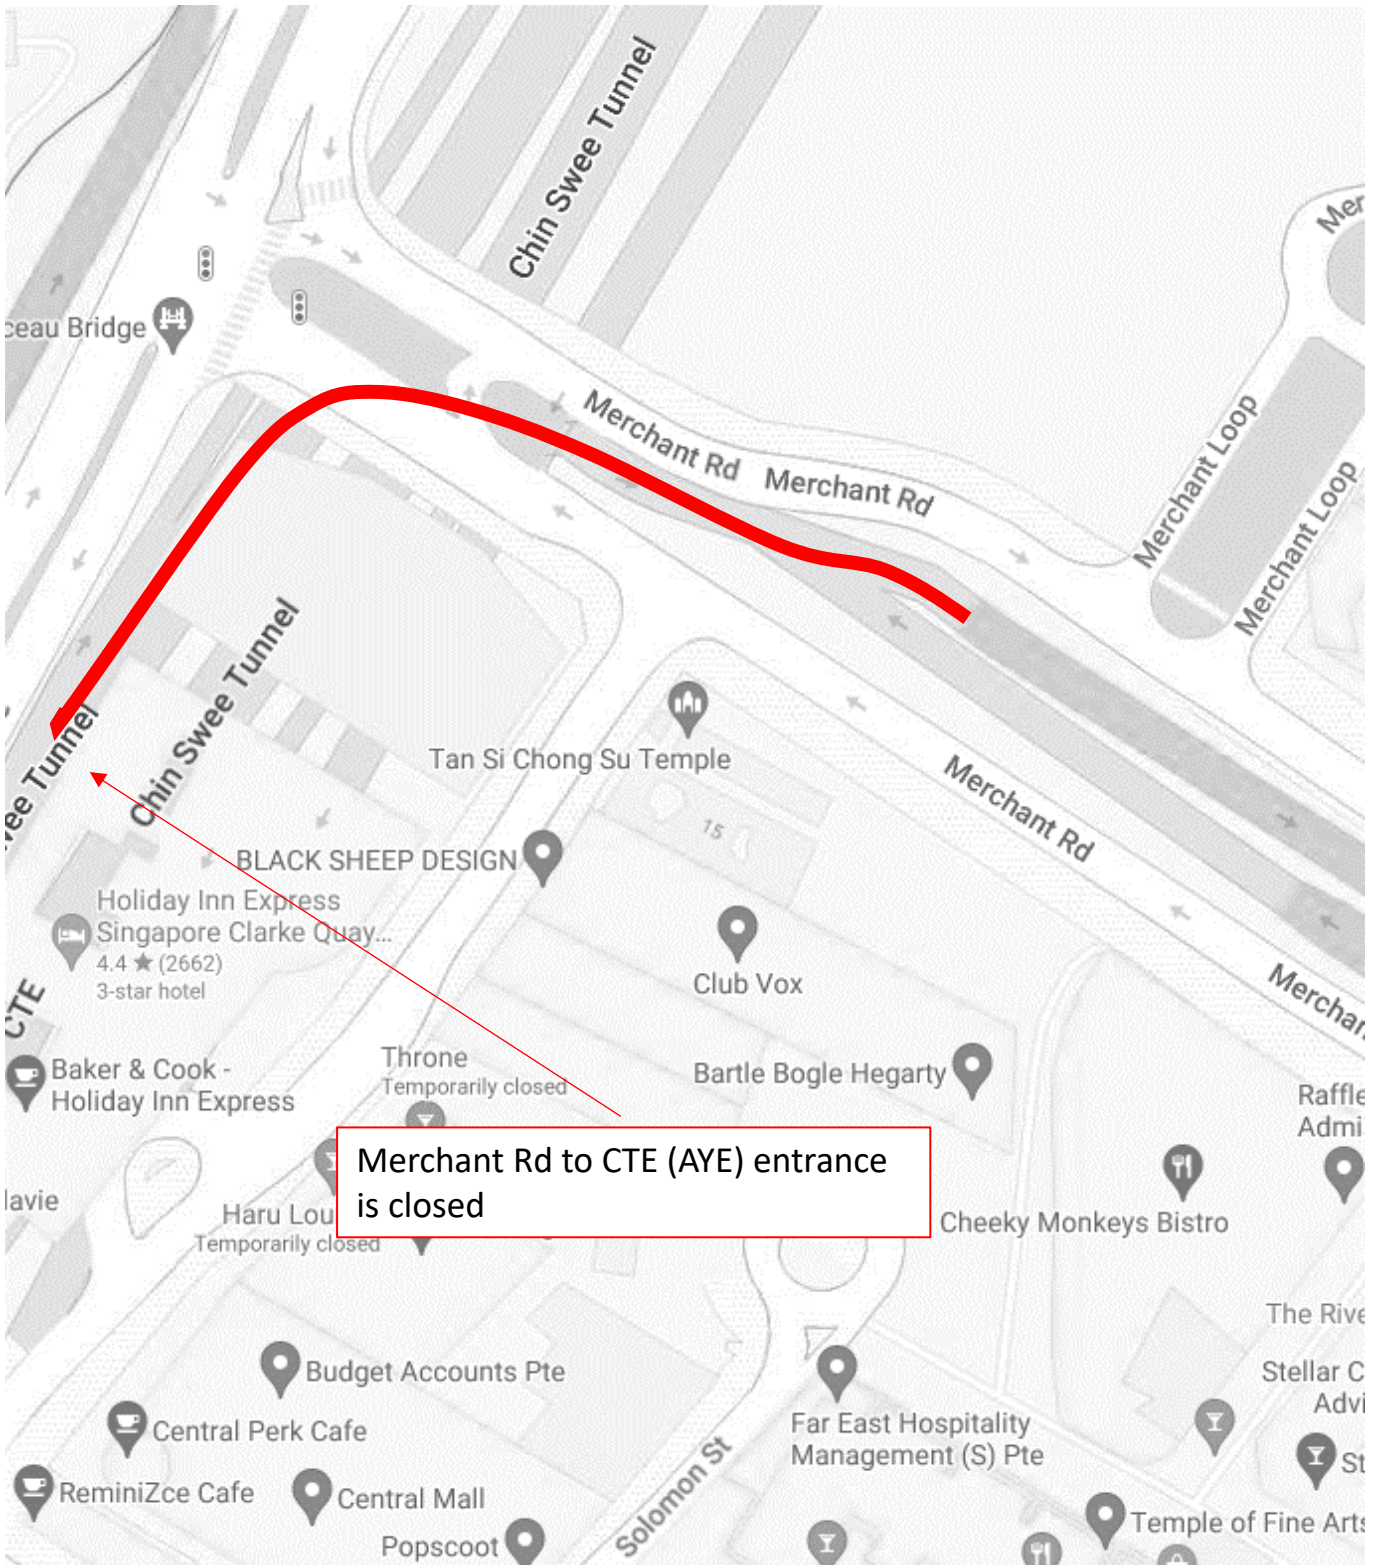

2 January 2025 to 3 January 2025, 8 January 2025, 10 January 2025, 12 January 2025, 14 January 2025 to 15 January 2025 and 19 January 2025 to 24 January 2025
12.00am to 06.00am

2 January 2025 to 3 January 2025, 8 January 2025, 10 January 2025, 12 January 2025, 14 January 2025 to 15 January 2025 and 19 January 2025 to 24 January 2025
12.00am to 06.00am

Cairnhill Circle to CTE (SLE) entrance is closed

2 January 2025, 9 January 2025, 15 January 2025 and 23 January 2025
12.00am to 06.00am

5 January 2025 to 6 January 2025 and 21 January 2025 to 22 January 2025
12.00am to 06.00am

12 January 2025 to 15 January 2025, 17 January 2025 and 20 January 2025 to 22 January 2025
12.00am to 06.00am

CTE (AYE) Havelock Rd Exit is closed