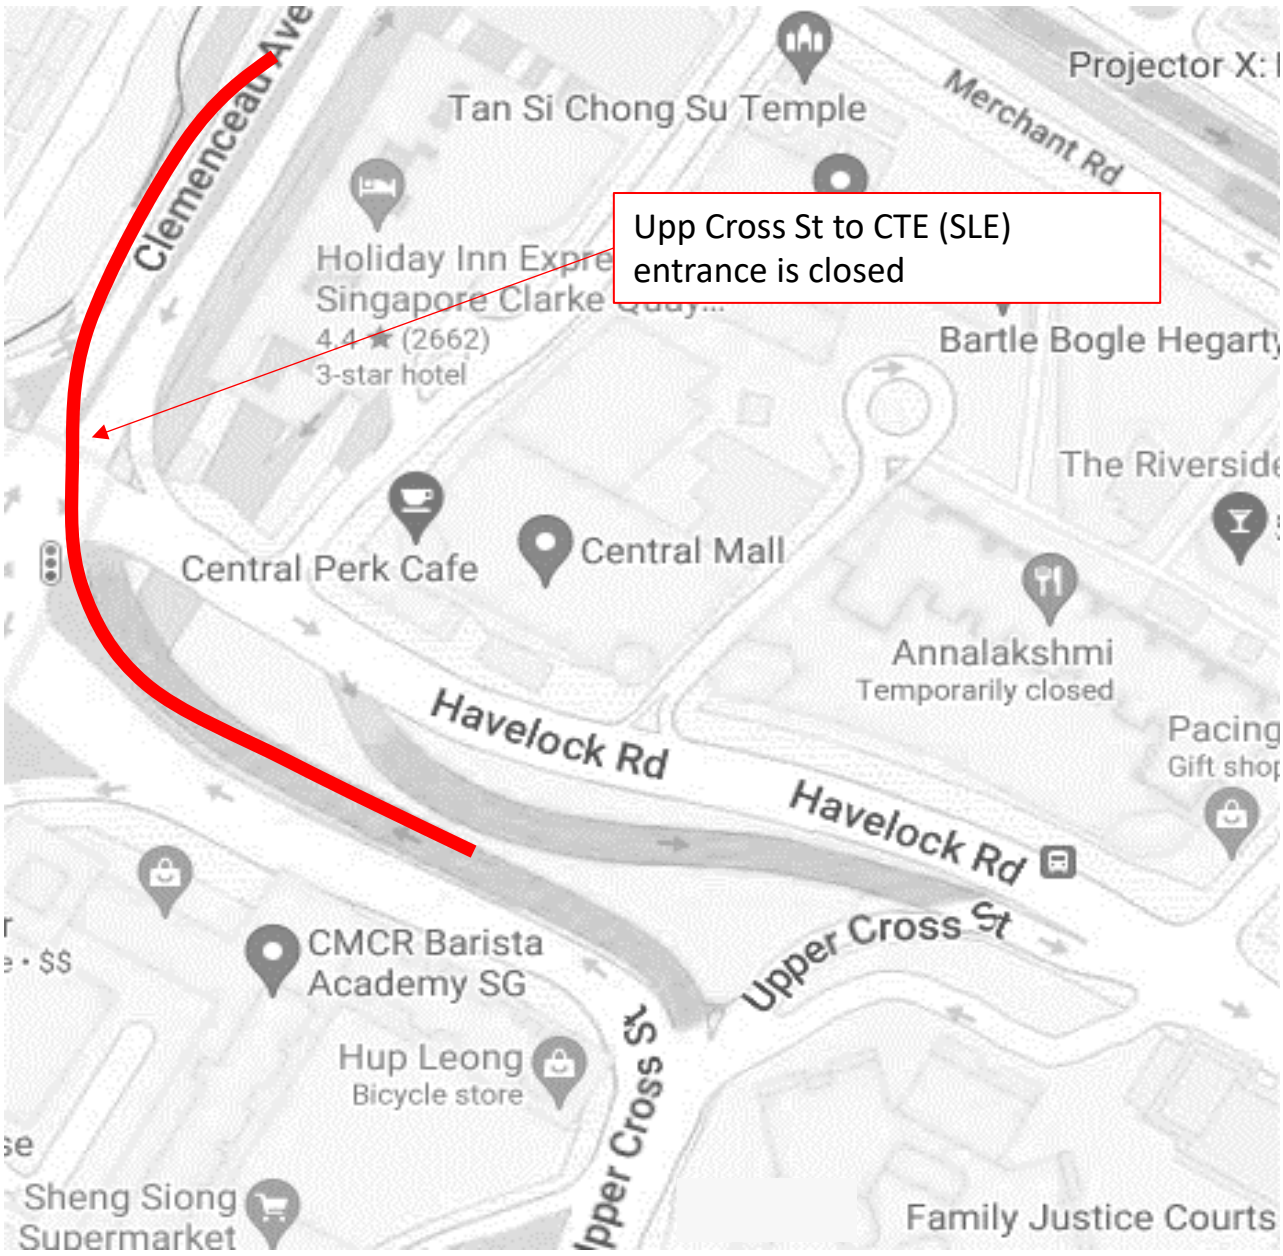

Cairnhill Circle to CTE (SLE) entrance is closed

2 January 2025, 9 January 2025, 15 January 2025 and 23 January 2025
12.00am to 06.00am

5 January 2025 to 6 January 2025 and 21 January 2025 to 22 January 2025
12.00am to 06.00am

12 January 2025 to 15 January 2025, 17 January 2025 and 20 January 2025 to 22 January 2025
12.00am to 06.00am

CTE (AYE) Havelock Rd Exit is closed