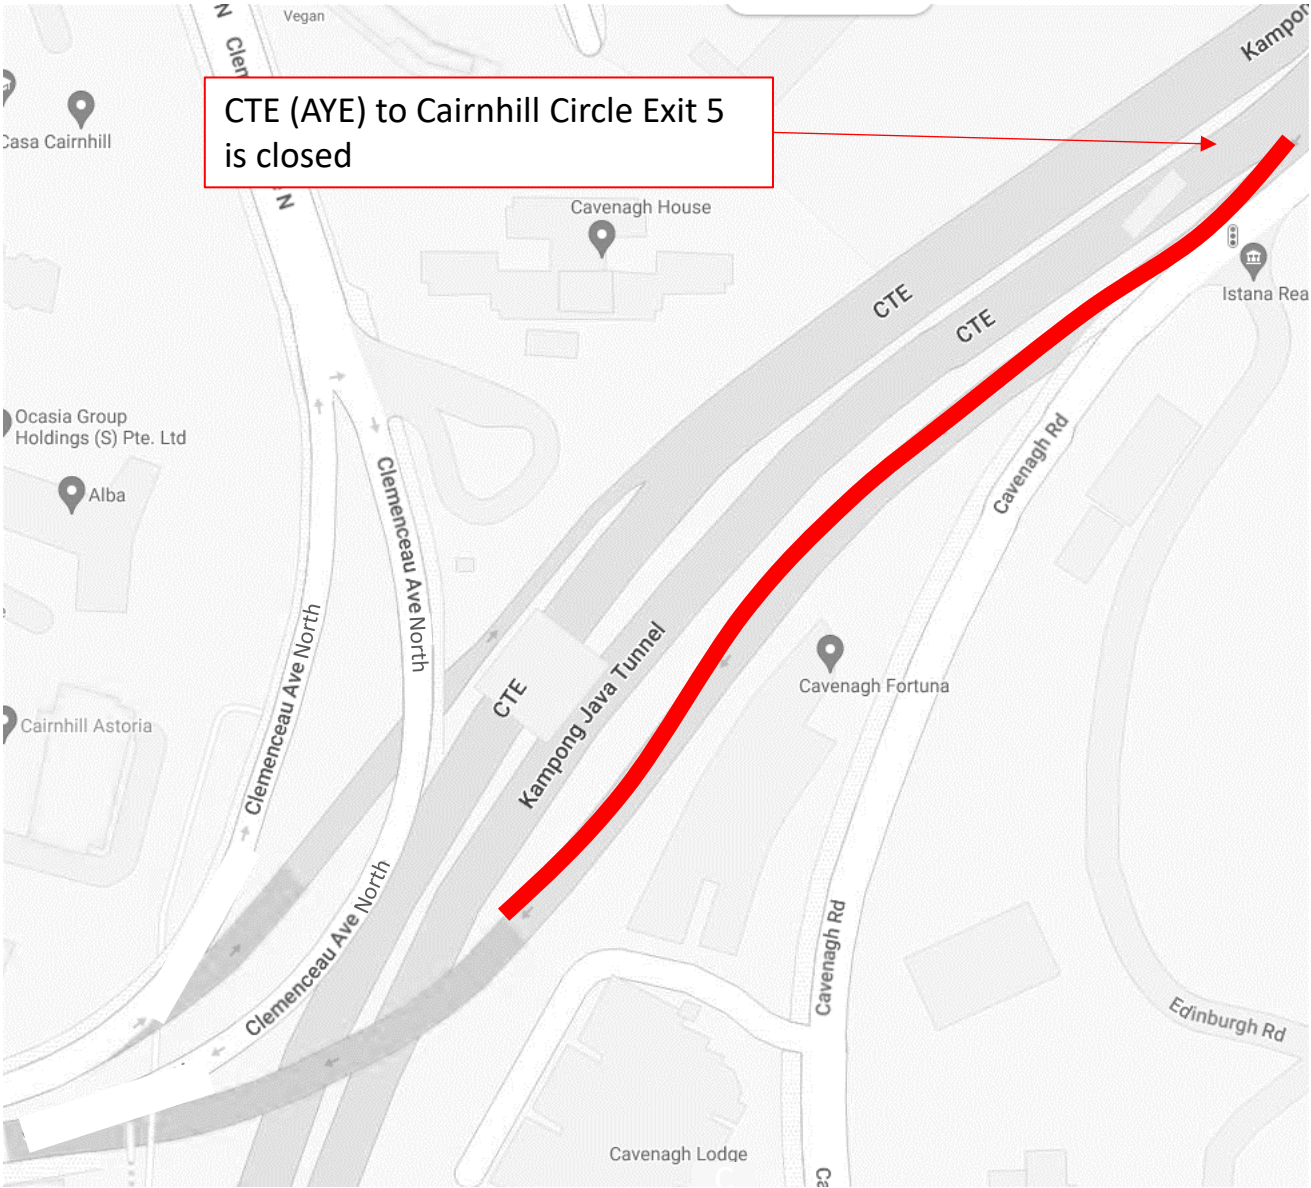

Cairnhill Circle to CTE (SLE) entrance is closed

2 January 2025, 9 January 2025, 15 January 2025 and 23 January 2025
12.00am to 06.00am

5 January 2025 to 6 January 2025 and 21 January 2025 to 22 January 2025
12.00am to 06.00am

12 January 2025 to 15 January 2025, 17 January 2025 and 20 January 2025 to 22 January 2025
12.00am to 06.00am

CTE (AYE) Havelock Rd Exit is closed