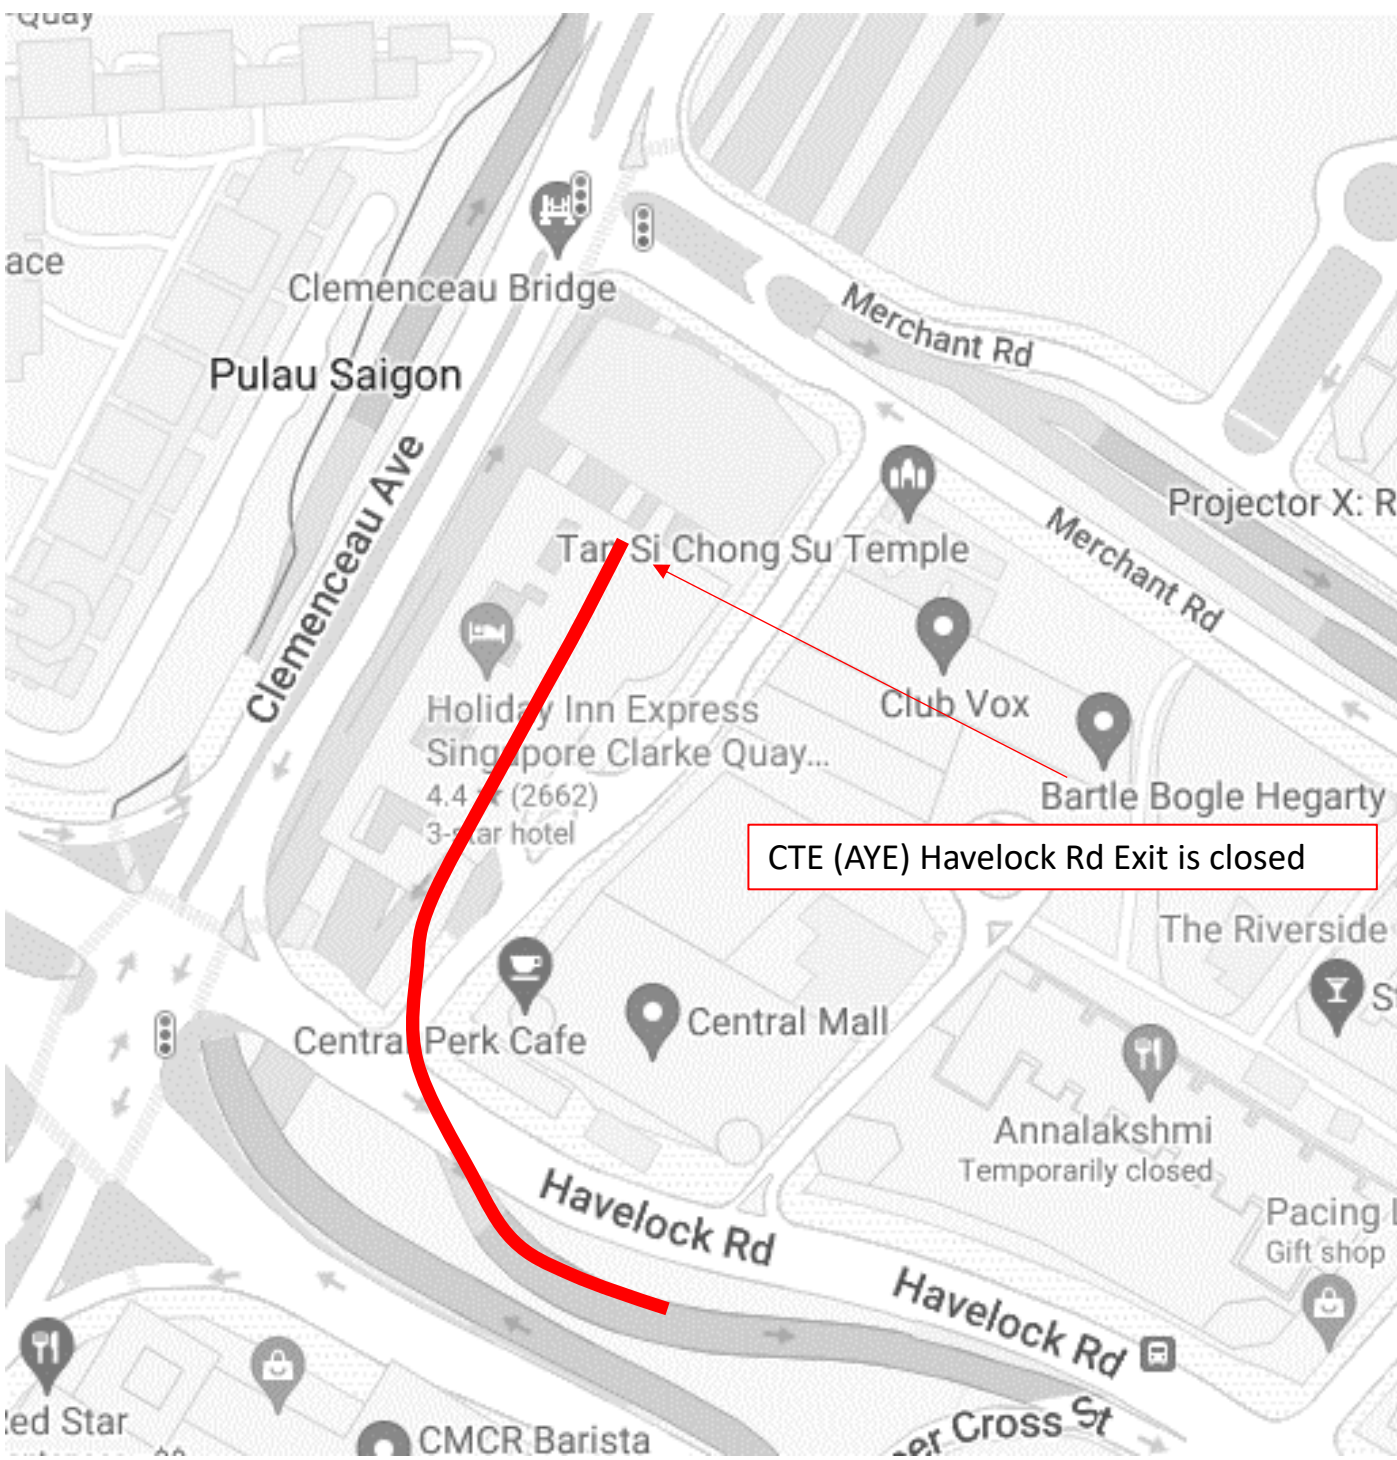

Cairnhill Circle to CTE (SLE) entrance is closed

2 January 2025, 9 January 2025, 15 January 2025 and 23 January 2025
12.00am to 06.00am

5 January 2025 to 6 January 2025 and 21 January 2025 to 22 January 2025
12.00am to 06.00am

12 January 2025 to 15 January 2025, 17 January 2025 and 20 January 2025 to 22 January 2025
12.00am to 06.00am

CTE (AYE) Havelock Rd Exit is closed