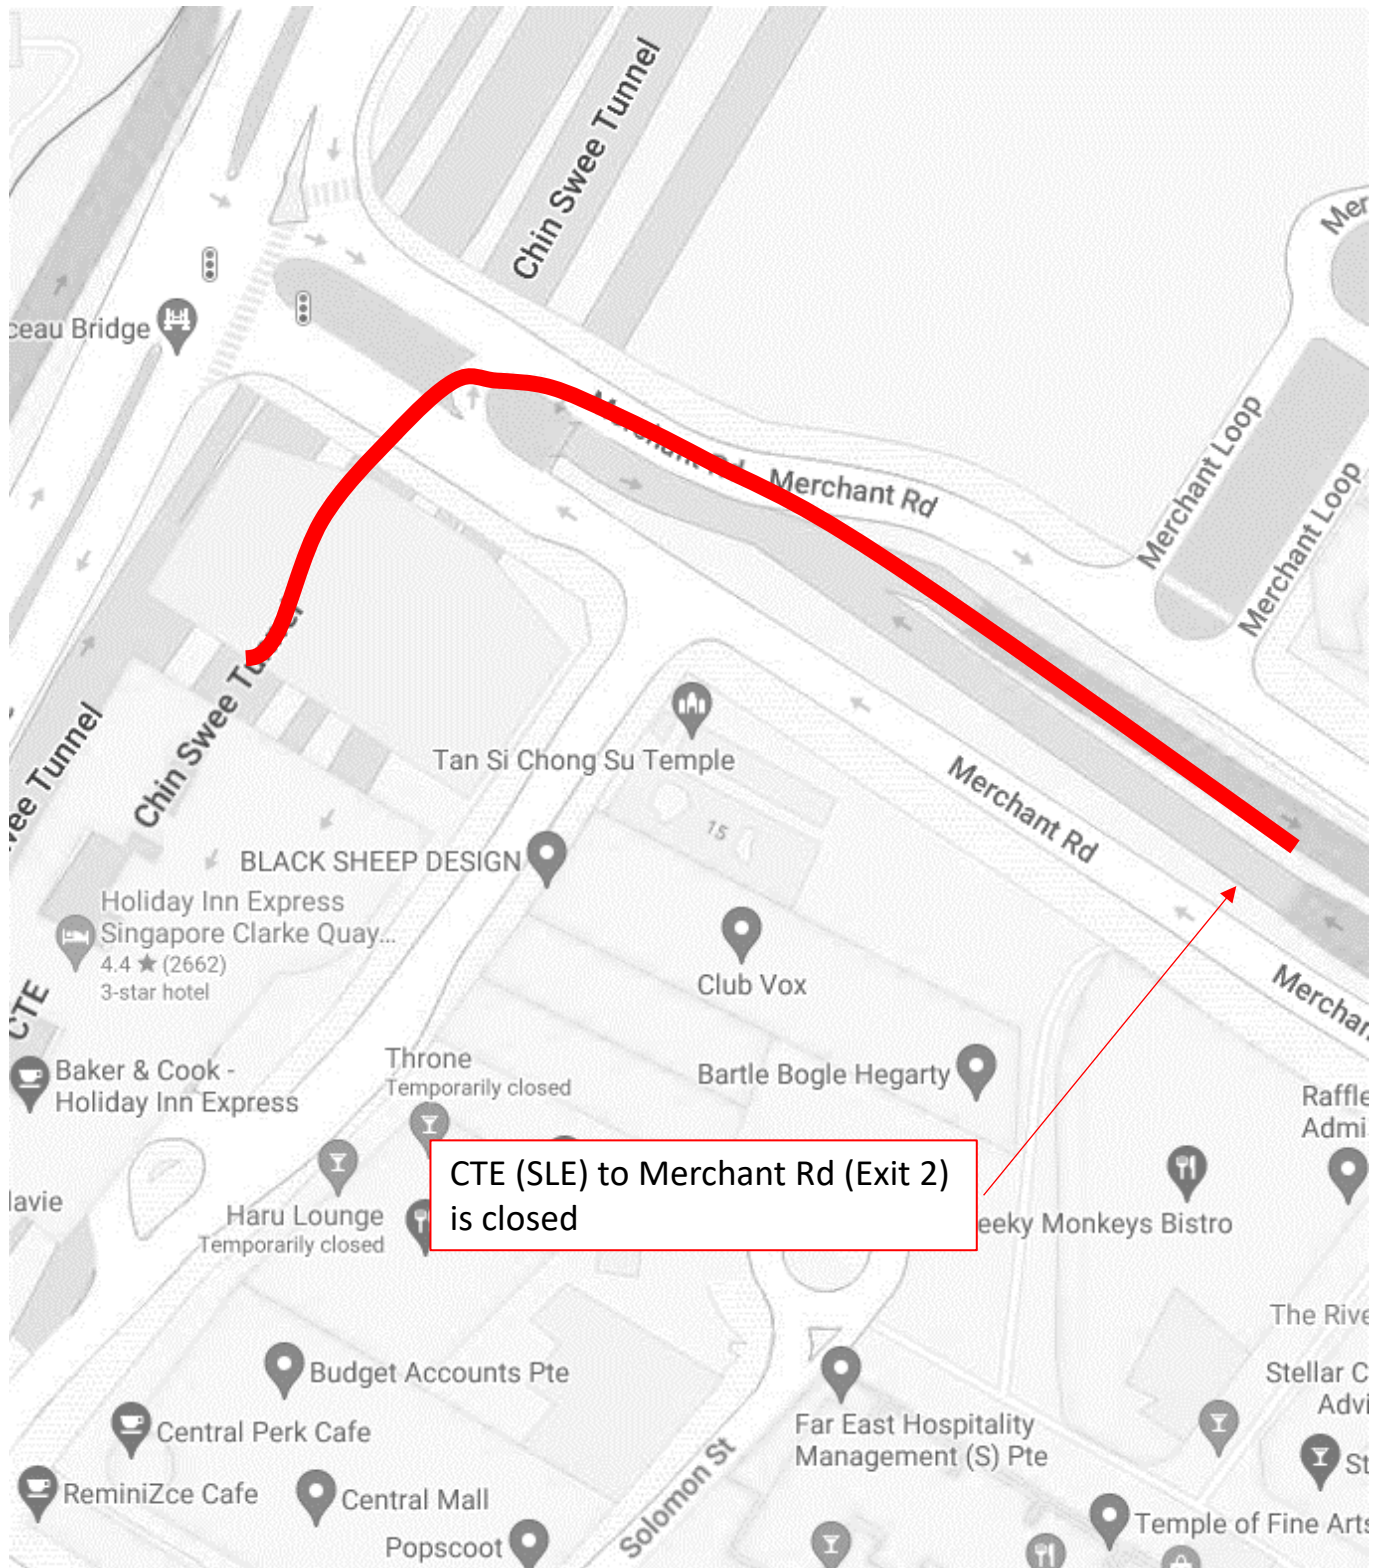

2 January 2025 to 3 January 2025, 8 January 2025, 10 January 2025, 12 January 2025, 14 January 2025 to 15 January 2025 and 19 January 2025 to 24 January 2025
12.00am to 06.00am

2 January 2025 to 3 January 2025, 8 January 2025, 10 January 2025, 12 January 2025, 14 January 2025 to 15 January 2025 and 19 January 2025 to 24 January 2025
12.00am to 06.00am

2 January 2025 to 3 January 2025, 8 January 2025, 10 January 2025, 12 January 2025, 14 January 2025 to 15 January 2025 and 19 January 2025 to 24 January 2025
12.00am to 06.00am

2 January 2025, 8 January 2025, 12 January 2025, 15 January 2025 and 22 January 2025 to 23 January 2025
12.00am to 06.00am

Cairnhill Circle to CTE (SLE) entrance is closed

2 January 2025, 9 January 2025, 15 January 2025 and 23 January 2025
12.00am to 06.00am

5 January 2025 to 6 January 2025 and 21 January 2025 to 22 January 2025
12.00am to 06.00am

12 January 2025 to 15 January 2025, 17 January 2025 and 20 January 2025 to 22 January 2025
12.00am to 06.00am

CTE (AYE) Havelock Rd Exit is closed